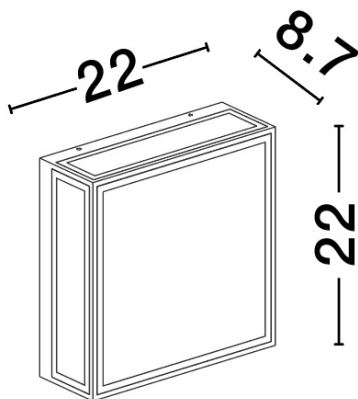

NOVA LUCE

PRODUCT DATASHEET

Version: 001

PRODUCT PHOTOGRAPH

GENERAL INFORMATION

Product Code	9030630
Collection	Outdoor
Product Category	Wall
Product Family	Astral
Mounting Location	Wall
Application Environment	Outdoor
Specifications	

DIMENSION & WEIGHT

LxWxH (cm)	L: 22 W: 8,7 H: 22
Cut out (cm)	N/A
Weight (Kgr)	1.83

TECHNICAL DRAWING

MATERIAL & COLOR

Product Color	Sandy Black
Body Material	Aluminium & Glass

APPLICATION & MOUNTING

Ambient Working Temp.	Max 45 oC
Type of Protection	IP65
Dimmable	No
Type of Dimming (Optional)	N/A
Mounting type	Surface
Mounting Depth (cm)	N/A
Led Module Replaceable	No
Light Source	LED