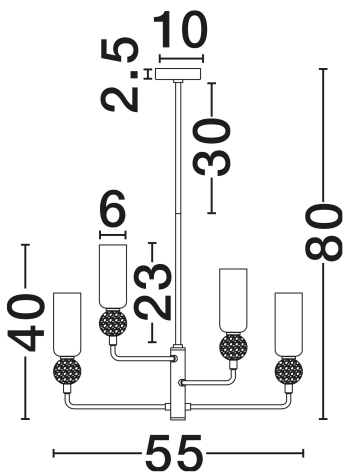

NOVA LUCE

PRODUCT DATASHEET

Version: 001

PRODUCT PHOTOGRAPH

TECHNICAL DRAWING

GENERAL INFORMATION

Product Code	9019787
Collection	Indoor
Product Category	Suspension
Product Family	Filomena
Mounting Location	Ceiling
Application Environment	Indoor
Specifications	N/A

DIMENSION & WEIGHT

LxWxH (cm)	D: 55 H: 80
Cut Out (cm)	N/A
Weight (Kgr)	3.95

MATERIAL & COLOR

Product Color	Opal & Glossy Brushed Gold
Body Material	Stone Travertine & Glass & Metal

APPLICATION & MOUNTING

Ambient Working Temp.	Max 45°C
Type of Protection	IP20
Dimmable	N/A
Type of Dimming	N/A
Mounting type	Surface
Mounting Depth (cm)	N/A
Led Module Replaceable	Yes
Light Source	G9

NOVA LUCE S.A

Schimatari Viotias
32009, Greece

+30 22620 58 121
+30 22620 56 743

info@novaluce.com
www.novaluce.com

NOVA LUCE

PRODUCT DATASHEET

Version: 001

ELECTRICAL DATA

Power (Nominal)	6x5W
Input voltage (Nominal)	100-240V
Mains Frequency	50/60Hz

PHOTOMETRICAL DATA