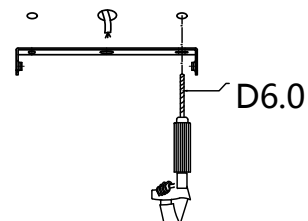

NOVA LUCE

9530230

1

Turn off the general switch

2

Untight side screws

3

Drill holes

4

Apply plastic anchors and screws.

5

Connect the wires

6

Apply the side screws

7

Turn on the general switch