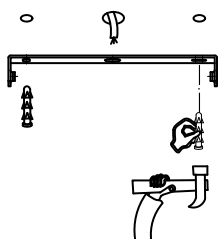

NOVA LUCE

9530230

1

Turn off the general switch

2

Untight side screws

3

Drill holes

4

Apply plastic anchors and screws.

5

Connect the wires

6

Apply the side screws

7

Turn on the general switch