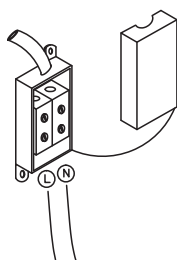

NOVA LUCE

9530230

1

Turn off the general switch

2

Untight side screws

3

Drill holes

4

Apply plastic anchors and screws.

5

Connect the wires

6

Apply the side screws

7

Turn on the general switch