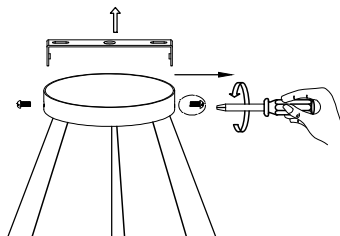

NOVA LUCE

9530230

1

Turn off the general switch

2

Untight side screws

3

Drill holes

4

Apply plastic anchors and screws.

5

Connect the wires

6

Apply the side screws

7

Turn on the general switch