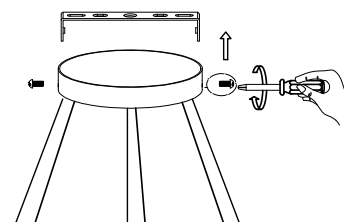

NOVA LUCE

9530230

1

Turn off the general switch

2

Untight side screws

3

Drill holes

4

Apply plastic anchors and screws.

5

Connect the wires

6

Apply the side screws

7

Turn on the general switch