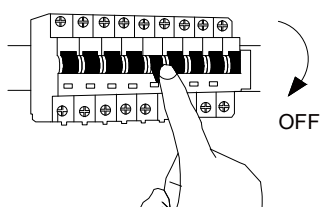

NOVA LUCE

9530230

1

Turn off the general switch

2

Untight side screws

3

Drill holes

4

Apply plastic anchors and screws.

5

Connect the wires

6

Apply the side screws

7

Turn on the general switch