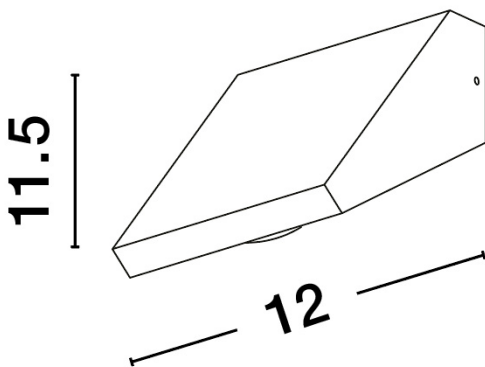

DIMENSION & WEIGHT

LxWxH (cm)	L: 12 W: 12 H: 11,5
Cut out (cm)	N/A
Weight (Kgr)	0.6

MATERIAL & COLOR

Product Color	Anthracite
Body Material	Die-Casting Aluminium

TECHNICAL DRAWING

APPLICATION & MOUNTING

Ambient Working Temp.	Max 40 oC
Type of Protection	IP65
Dimmable	No
Type of Dimming (Optional)	N/A
Mounting type	Surface
Mounting Depth (cm)	N/A
Led Module Replaceable	No
Light Source	LED