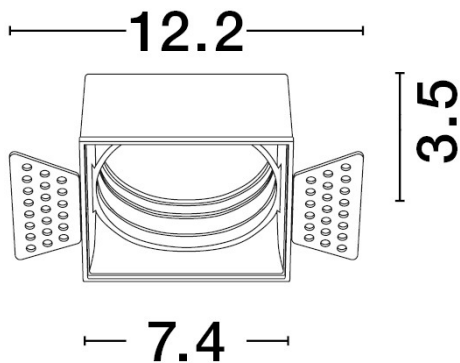

TECHNICAL DRAWING

MATERIAL & COLOR

Product Color	N/A
Body Material	N/A
Cover Material	N/A

APPLICATION & MOUNTING

Ambient Working Temp.	45 C
Type of Protection	IP20
Protection Class IK	N/A
Dimmable	N/A
Type of Dimming (Optional)	N/A
Mounting type	N/A
Mounting Depth (cm)	N/A
Led Module Replaceable	N/A
Light Source	N/A
Adjustable	No

COMPATIBLE WITH

— On/Off Driver: N/A

— Triac Driver: N/A

— Dali Driver: N/A

NOVA LUCE S.A

Schimatari Viotias
32009, Greece

+30 22620 58 121
+30 22620 56 743

info@novaluce.com
www.novaluce.com