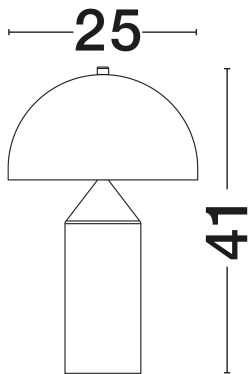

TECHNICAL DRAWING

GENERAL INFORMATION

Product Code	9050172
Collection	Indoor
Product Category	Table
Product Family	Bolt
Mounting Location	Table
Application Environment	Indoor
Specifications	N/A

DIMENSION & WEIGHT

LxWxH (cm)	D: 25 H: 41
Cut Out (cm)	N/A
Weight (Kgr)	0

MATERIAL & COLOR

Product Color	Matt Black
Body Material	Metal

APPLICATION & MOUNTING

Ambient Working Temp.	Max 45°C
Type of Protection	IP20
Dimmable	Yes
Type of Dimming	N/A
Mounting type	Surface
Mounting Depth (cm)	N/A
Led Module Replaceable	Yes
Light Source	?27

NOVA LUCE S.A

Schimatari Viotias
32009, Greece

+30 22620 58 121
+30 22620 56 743

info@novaluce.com
www.novaluce.com