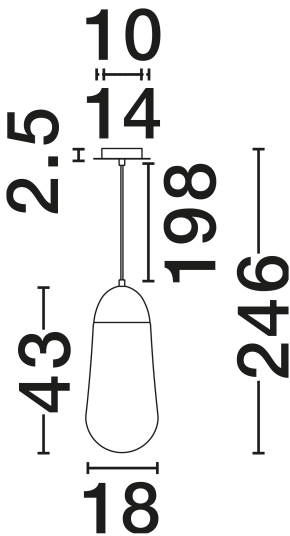

NOVA LUCE

PRODUCT DATASHEET

Version: 001

PRODUCT PHOTOGRAPH

TECHNICAL DRAWING

GENERAL INFORMATION

Product Code	9092824
Collection	Indoor
Product Category	Suspension
Product Family	Blaky
Mounting Location	Ceiling
Application Environment	Indoor
Specifications	N/A

DIMENSION & WEIGHT

LxWxH (cm)	D: 18 H: 247
Cut Out (cm)	N/A
Weight (Kgr)	1.6

MATERIAL & COLOR

Product Color	Opal & Matt Black
Body Material	Glass & Metal

APPLICATION & MOUNTING

Ambient Working Temp.	Max 45°C
Type of Protection	IP20
Dimmable	Yes
Type of Dimming	N/A
Mounting type	Surface
Mounting Depth (cm)	N/A
Led Module Replaceable	Yes
Light Source	E14

Power (Nominal)	1x5W
Input voltage (Nominal)	100-240V
Mains Frequency	50/60Hz

PHOTOMETRICAL DATA

Luminus Flux	N/A
Color Temperature	N/A
Light Color (Designation)	N/A

WARRANTY

Warranty	3 Years
----------	----------------