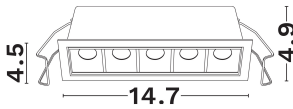

DIMENSION & WEIGHT

LxWxH (cm)	L: 14.7 W: 4.5 H: 4.9
Cut out (cm)	14X3.7
Weight (Kgr)	N/A

TECHNICAL DRAWING

MATERIAL & COLOR

Product Color	White
Body Material	Aluminium
Cover Material	N/A

APPLICATION & MOUNTING