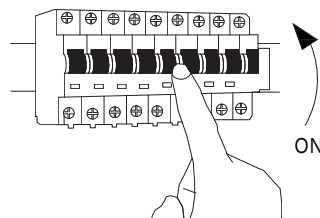

NOVA LUCE

826806 826809
926811 526805 526806

1

Turn off the general switch

2

Align, mark, drill holes
Apply plastic anchors & tie up screws

3

Connect wires

4

Insert the bulbs by rotate
Fix the acrylic into place

5

Turn on the general switch