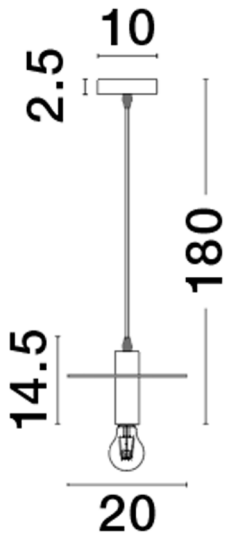

NOVA LUCE

PRODUCT DATASHEET

Version: 001

PRODUCT PHOTOGRAPH

TECHNICAL DRAWING

GENERAL INFORMATION

Product Code	9501240
Collection	Decorative
Product Category	Suspension
Product Family	Royal
Mounting Location	Ceiling
Application Environment	Indoor

DIMENSION & WEIGHT

LxWxH (cm)	D: 20 H: 180
Cut out (cm)	N/A
Weight (Kgr)	1.0

MATERIAL & COLOR

Product Color	Gold
Body Material	Metal

APPLICATION & MOUNTING

Ambient Working Temp.	Max 45 oC
Type of Protection	IP20
Dimmable	Depends on the lamp
Type of Dimming (Optional)	N/A
Mounting type	Ceiling
Mounting Depth (cm)	N/A
Led Module Replaceable	Yes
Light Source	LED E27

NOVA LUCE S.A

Schimatari Viotias
32009, Greece

+30 22620 58 121
+30 22620 56 743

info@novaluce.com
www.novaluce.com