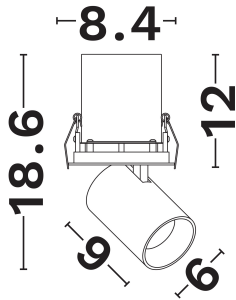

NOVA LUCE

PRODUCT DATASHEET

Version: 001

PRODUCT PHOTOGRAPH

TECHNICAL DRAWING

COMPATIBLE WITH

- On/Off Driver: Included
- Triac Driver: 9844008
- Dali Driver: 9621523

GENERAL INFORMATION

Product Code	9232130
Product Category	Downlights-Semi-Recessed
Product Family	Pin
Mounting Location	Ceiling
Application Environment	Indoor

DIMENSION & WEIGHT

LxWxH (cm)	D:6-8.4 H:18.6 cm
Cut out (cm)	9,2
Weight (Kgr)	N/A

Power (Nominal)	12
Input voltage (Nominal)	220-240Vac
Mains Frequency	50/60Hz
Output voltage	37Vdc
Output Current	300mA
Power Factor	0,9
Efficiency	>73%
SVM	<0.4
Pst	<1
Class	II

PHOTOMETRICAL DATA

Luminous Flux	865
Luminous Efficacy	72.1
Color Temperature	3000
Light Color (Designation)	Warm White
CRI	>90
SDCM	<3
Beam Angle	24
UGR	<19