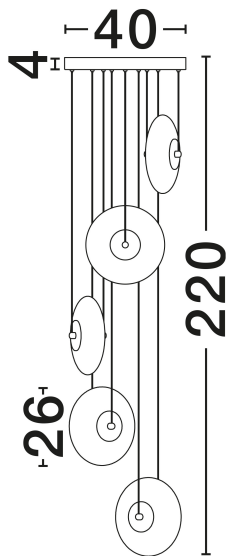

NOVA LUCE

PRODUCT DATASHEET

Version: 001

PRODUCT PHOTOGRAPH

TECHNICAL DRAWING

GENERAL INFORMATION

Product Code	9416947
Collection	Indoor
Product Category	Suspension
Product Family	Ballet
Mounting Location	Ceiling
Application Environment	Indoor
Specifications	N/A

DIMENSION & WEIGHT

LxWxH (cm)	D: 40 H: 220
Cut Out (cm)	N/A
Weight (Kgr)	5.86

MATERIAL & COLOR

Product Color	Sandy Black & Smokey Grey
Body Material	Metal & Glass

APPLICATION & MOUNTING

Ambient Working Temp.	Max 45°C
Type of Protection	IP20
Dimmable	Yes
Type of Dimming	Triac
Mounting type	Surface
Mounting Depth (cm)	N/A
Led Module Replaceable	No
Light Source	LED

Power (Nominal)	40W
Input voltage (Nominal)	220-240V
Mains Frequency	50/60Hz

PHOTOMETRICAL DATA

Luminous Flux	1100lm
Color Temperature	3000K
Light Color (Designation)	Warm White

WARRANTY

Warranty	3 Years
----------	----------------