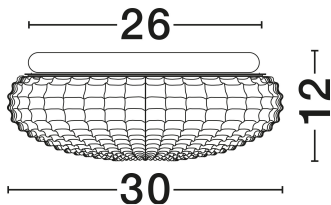

NOVA LUCE

PRODUCT DATASHEET

Version: 001

PRODUCT PHOTOGRAPH

TECHNICAL DRAWING

GENERAL INFORMATION

Product Code	9738255
Collection	Indoor
Product Category	Ceiling
Product Family	Clam
Mounting Location	Ceiling
Application Environment	Indoor
Specifications	N/A

DIMENSION & WEIGHT

LxWxH (cm)	D: 30 H: 12
Cut Out (cm)	N/A
Weight (Kgr)	1.8

MATERIAL & COLOR

Product Color	Clear & White
Body Material	Metal & Glass

APPLICATION & MOUNTING

Ambient Working Temp.	Max 45°C
Type of Protection	IP44
Dimmable	Yes
Type of Dimming	N/A
Mounting type	Surface
Mounting Depth (cm)	N/A
Led Module Replaceable	Yes
Light Source	E27