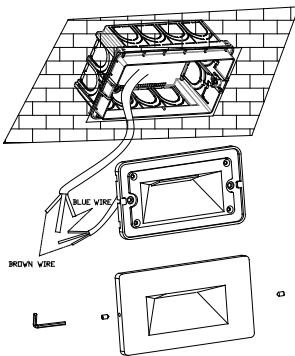

NOVA LUCE

9083011,9083021

1

Turn off the general switch

2

Cut hole in the wall(BOX504)

3

Embed the embedded box(504)

4

Untight the side screws
Connect the wires

5

Apply the screws

6

Tight the side screws

7

Turn on the general switch