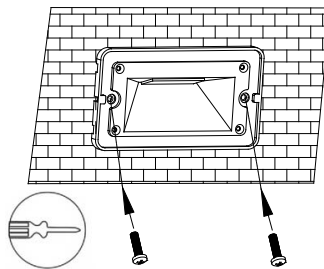

NOVA LUCE

9083011,9083021

1

Turn off the general switch

2

Cut hole in the wall(BOX504)

3

Embed the embedded box(504)

4

Untight the side screws
Connect the wires

5

Apply the screws

6

Tight the side screws

7

Turn on the general switch