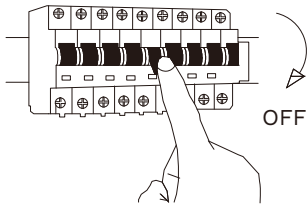

NOVA LUCE

9083011,9083021

1

Turn off the general switch

2

Cut hole in the wall(BOX504)

3

Embed the embedded box(504)

4

Untight the side screws
Connect the wires

5

Apply the screws

6

Tight the side screws

7

Turn on the general switch