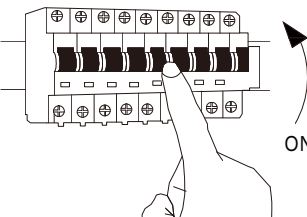

NOVA LUCE

9083011,9083021

1

Turn off the general switch

2

Cut hole in the wall(BOX504)

3

Embed the embedded box(504)

4

Untight the side screws
Connect the wires

5

Apply the screws

6

Tight the side screws

7

Turn on the general switch