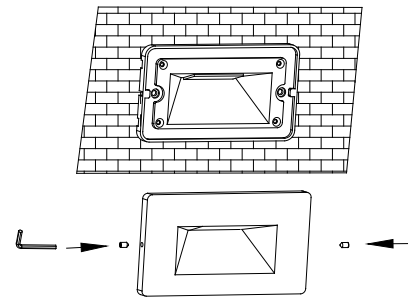

NOVA LUCE

9083011,9083021

1

Turn off the general switch

2

Cut hole in the wall(BOX504)

3

Embed the embedded box(504)

4

Untight the side screws
Connect the wires

5

Apply the screws

6

Tight the side screws

7

Turn on the general switch