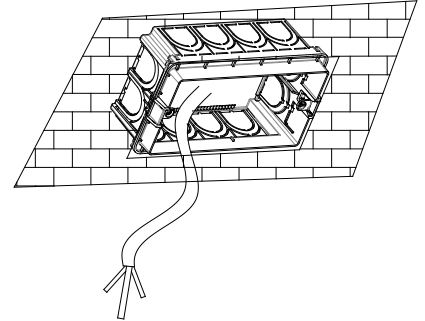

NOVA LUCE

9083011,9083021

1

Turn off the general switch

2

Cut hole in the wall(BOX504)

3

Embed the embedded box(504)

4

Untight the side screws
Connect the wires

5

Apply the screws

6

Tight the side screws

7

Turn on the general switch