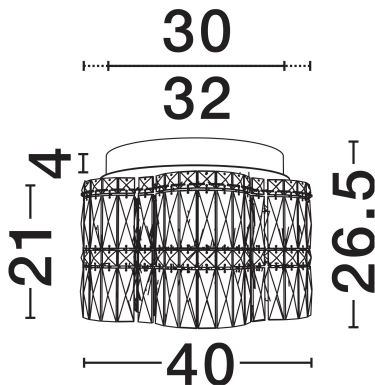

NOVA LUCE

PRODUCT DATASHEET

Version: 001

PRODUCT PHOTOGRAPH

GENERAL INFORMATION

Product Code	9019780
Collection	Indoor
Product Category	Ceiling
Product Family	Nuvia
Mounting Location	Wall
Application Environment	Indoor
Specifications	N/A

DIMENSION & WEIGHT

LxWxH (cm)	D: 40 H: 26.5
Cut Out (cm)	N/A
Weight (Kgr)	7

MATERIAL & COLOR

Product Color	Chrome
Body Material	Metal & Crystal

TECHNICAL DRAWING

APPLICATION & MOUNTING

Ambient Working Temp.	Max 45°C
Type of Protection	IP20
Dimmable	Yes
Type of Dimming	Triac
Mounting type	Surface
Mounting Depth (cm)	N/A
Led Module Replaceable	No
Light Source	LED

Power (Nominal)	28W
Input voltage (Nominal)	220-240V
Mains Frequency	50/60Hz

PHOTOMETRICAL DATA

Luminous Flux	1680lm
Color Temperature	3500K
Light Color (Designation)	Warm White

WARRANTY

Warranty	3 Years
----------	----------------