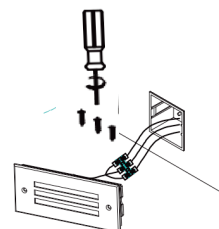

NOVA LUCE

9030776 9030777

1

Turn off the general switch

2

9030776 Cut Out size: 16.1 x 7.1 cm
9030777 Cut Out size: 24.6 x 7 cm

Make the cut out, get the wires through
apply the product

3

Connect the wires

4

Apply the screws

5

Turn on the general switch