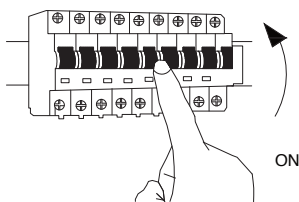

NOVA LUCE

9030776 9030777

1

Turn off the general switch

2

9030776 Cut Out size: 16.1 x 7.1 cm
9030777 Cut Out size: 24.6 x 7 cm

Make the cut out, get the wires through
apply the product

3

Connect the wires

4

Apply the screws

5

Turn on the general switch