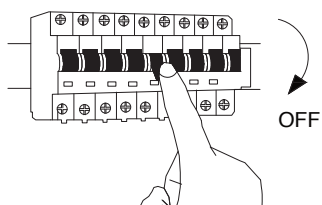

NOVA LUCE

9030776 9030777

1

Turn off the general switch

2

9030776 Cut Out size: 16.1 x 7.1 cm
9030777 Cut Out size: 24.6 x 7 cm

Make the cut out, get the wires through
apply the product

3

Connect the wires

4

Apply the screws

5

Turn on the general switch