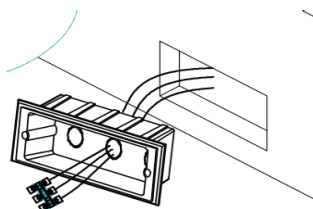

NOVA LUCE

9030776 9030777

1

Turn off the general switch

2

9030776 Cut Out size: 16.1 x 7.1 cm
9030777 Cut Out size: 24.6 x 7 cm

Make the cut out, get the wires through
apply the product

3

Connect the wires

4

Apply the screws

5

Turn on the general switch