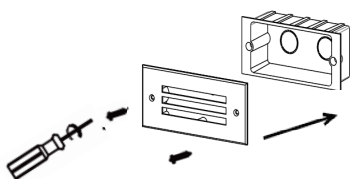

NOVA LUCE

9030776 9030777

1

Turn off the general switch

2

9030776 Cut Out size: 16.1 x 7.1 cm
9030777 Cut Out size: 24.6 x 7 cm

Make the cut out, get the wires through
apply the product

3

Connect the wires

4

Apply the screws

5

Turn on the general switch