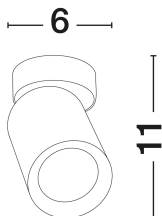

NOVA LUCE

PRODUCT DATASHEET

Version: 001

PRODUCT PHOTOGRAPH

GENERAL INFORMATION

Product Code	9011346
Collection	Indoor
Product Category	Spotlights
Product Family	Amecy
Mounting Location	Ceiling
Application Environment	Indoor
Specifications	N/A

DIMENSION & WEIGHT

LxWxH (cm)	D: 6 H: 11
Cut Out (cm)	N/A
Weight (Kgr)	0.228

MATERIAL & COLOR

Product Color	Sandy Black
Body Material	Aluminium

TECHNICAL DRAWING

APPLICATION & MOUNTING

Ambient Working Temp.	Max 45°C
Type of Protection	IP20
Dimmable	Yes
Type of Dimming	N/A
Mounting type	Surface
Mounting Depth (cm)	N/A
Led Module Replaceable	Yes
Light Source	GU10