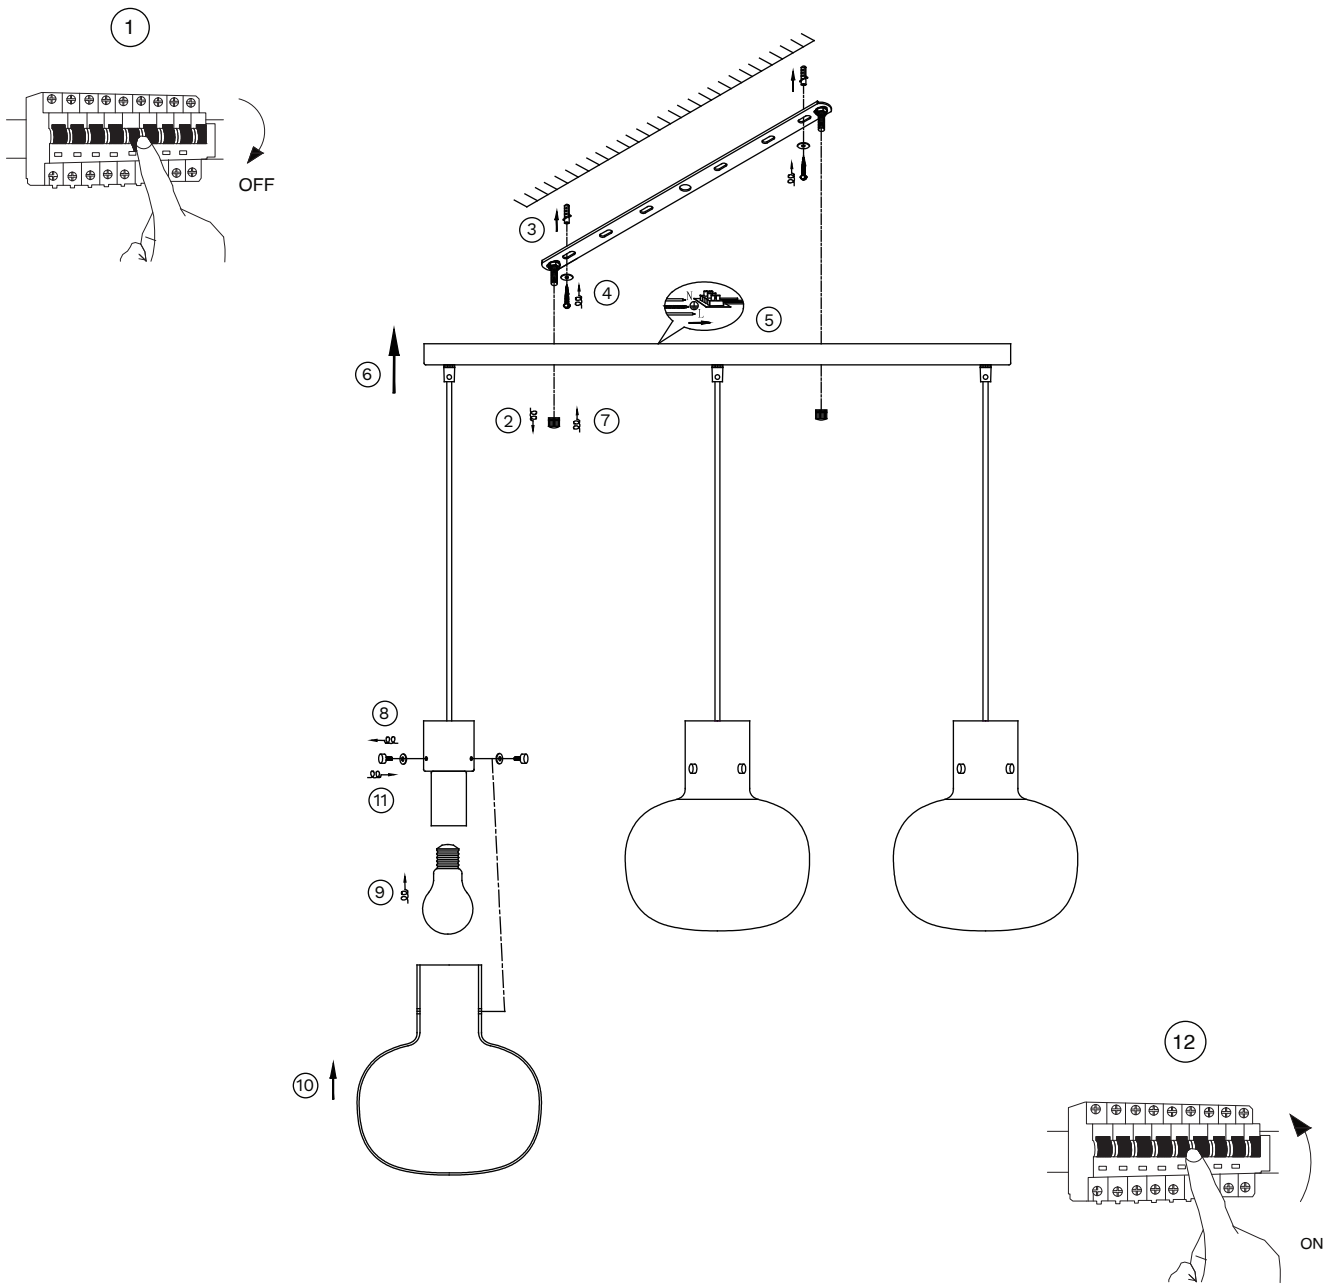

NOVA LUCE

9236520
9236620

1. Turn off the general switch
2. Untight the top cap
3. Apply plastic anchors
4. Apply screws
5. Connect wires
6. Put the canopy in place
7. Tie up the top cap
8. Untie the screws
9. Apply the bulbs by rotate
10. Carefully place the caps into place
11. Tie up side screws
12. Turn on general switch