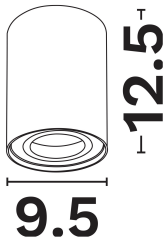

NOVA LUCE

PRODUCT DATASHEET

Version: 001

PRODUCT PHOTOGRAPH

TECHNICAL DRAWING

COMPATIBLE WITH

— On/Off Driver: N/A

— Triac Driver: N/A

— Dali Driver: N/A

GENERAL INFORMATION

Product Code	9011512
Product Category	Ceiling
Product Family	San
Mounting Location	Ceiling
Application Environment	Indoor

DIMENSION & WEIGHT

LxWxH (cm)	D:9.5 H:12.5 cm
Cut out (cm)	N/A
Weight (Kgr)	N/A

Power (Nominal)	Max10W
Input voltage (Nominal)	220-240Vac
Mains Frequency	50/60Hz
Output voltage	N/A
Output Current	N/A
Power Factor	N/A
Efficiency	N/A
SVM	N/A
Pst	N/A
Class	N/A

PHOTOMETRICAL DATA

Luminous Flux	N/A
Luminous Efficacy	N/A
Color Temperature	N/A
Light Color (Designation)	N/A
CRI	N/A
SDCM	<3
Beam Angle	N/A
UGR	N/A