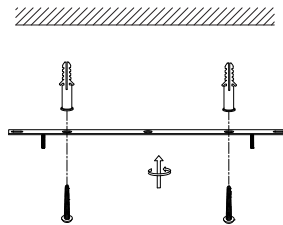

NOVA LUCE

9124114

1

Turn off the general switch

2

Drill holes & apply plastic anchors
With screws

3

Connect the wires

4

Apply the nuts

5

Adjust

6

Turn on the general switch