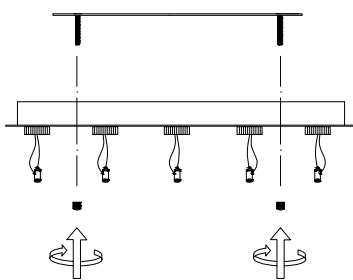

NOVA LUCE

9124114

1

Turn off the general switch

2

Drill holes & apply plastic anchors
With screws

3

Connect the wires

4

Apply the nuts

5

Adjust

6

Turn on the general switch