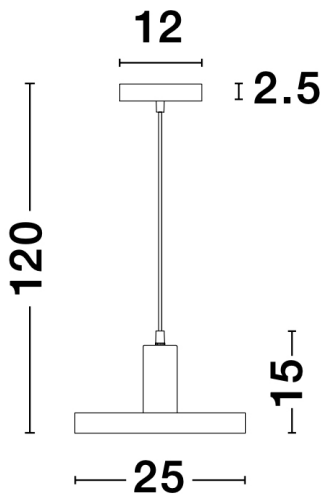

## TECHNICAL DRAWING

## DIMENSION & WEIGHT

LxWxH (cm)	L: 25 W: 15 H: 120
Cut out (cm)	N/A
Weight (Kgr)	0.7