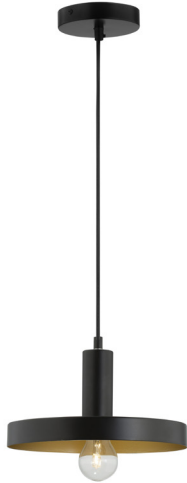

NOVA LUCE

PRODUCT DATASHEET

Version: 001

PRODUCT PHOTOGRAPH