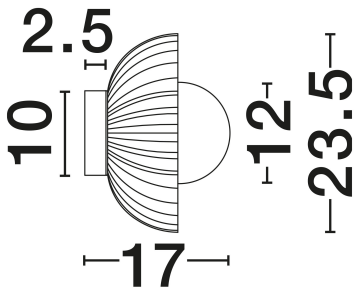

NOVA LUCE

PRODUCT DATASHEET

Version: 001

PRODUCT PHOTOGRAPH

GENERAL INFORMATION

Product Code	9009220
Collection	Indoor
Product Category	Wall
Product Family	Petel
Mounting Location	Wall
Application Environment	Indoor
Specifications	N/A

DIMENSION & WEIGHT

LxWxH (cm)	D: 23.5 W: 17
Cut Out (cm)	N/A
Weight (Kgr)	1.8

MATERIAL & COLOR

Product Color	Caramel & Opal
Body Material	Ceramic & Glass

TECHNICAL DRAWING

APPLICATION & MOUNTING

Ambient Working Temp.	Max 45°C
Type of Protection	IP20
Dimmable	Yes
Type of Dimming	N/A
Mounting type	Surface
Mounting Depth (cm)	N/A
Led Module Replaceable	Yes
Light Source	G9

Power (Nominal)	1x5W
Input voltage (Nominal)	100-240V
Mains Frequency	50/60Hz

PHOTOMETRICAL DATA

Luminus Flux	N/A
Color Temperature	N/A
Light Color (Designation)	N/A

WARRANTY

Warranty	3 Years
----------	----------------