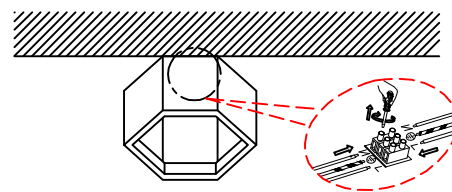

# NOVA LUCE

9212312, 9212313

1

Turn off the general switch

2

Mark & drill holes  
Apply plastic anchors & tie up screws

3

Connect wires

4

Fix the cap on place

5

Turn on the general switch