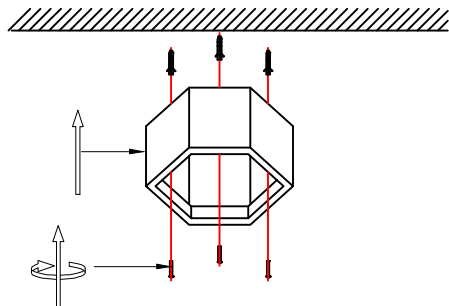

# NOVA LUCE

9212312, 9212313

1

Turn off the general switch

2

Mark & drill holes  
Apply plastic anchors & tie up screws

3

Connect wires

4

Fix the cap on place

5

Turn on the general switch