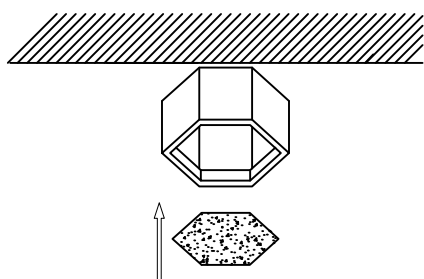

# NOVA LUCE

9212312, 9212313

1

Turn off the general switch

2

Mark & drill holes  
Apply plastic anchors & tie up screws

3

Connect wires

4

Fix the cap on place

5

Turn on the general switch