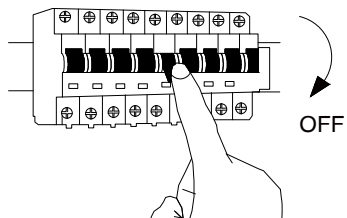

# NOVA LUCE

9212312, 9212313

1

Turn off the general switch

2

Mark & drill holes  
Apply plastic anchors & tie up screws

3

Connect wires

4

Fix the cap on place

5

Turn on the general switch