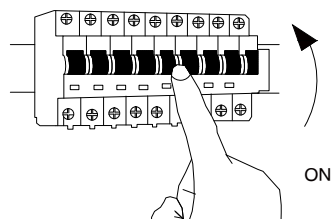

# NOVA LUCE

9212312, 9212313

1

Turn off the general switch

2

Mark & drill holes  
Apply plastic anchors & tie up screws

3

Connect wires

4

Fix the cap on place

5

Turn on the general switch