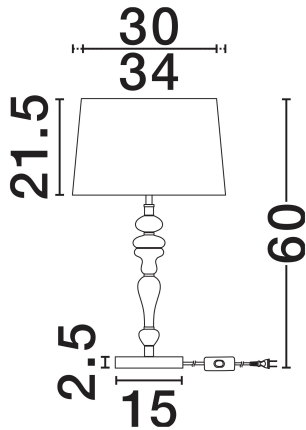

NOVA LUCE

PRODUCT DATASHEET

Version: 001

PRODUCT PHOTOGRAPH

GENERAL INFORMATION

Product Code	9009151
Collection	Indoor
Product Category	Table
Product Family	Damo
Mounting Location	Table
Application Environment	Indoor
Specifications	N/A

DIMENSION & WEIGHT

LxWxH (cm)	D: 34 H: 56
Cut Out (cm)	N/A
Weight (Kgr)	0.5

MATERIAL & COLOR

Product Color	Matt Black, Brown & Grey
Body Material	Metal, Ceramic & Fabric

TECHNICAL DRAWING

APPLICATION & MOUNTING

Ambient Working Temp.	Max 45°C
Type of Protection	IP20
Dimmable	N/A
Type of Dimming	N/A
Mounting type	Surface
Mounting Depth (cm)	N/A
Led Module Replaceable	Yes
Light Source	E27

NOVA LUCE S.A

Schimatari Viotias
32009, Greece

+30 22620 58 121
+30 22620 56 743

info@novaluce.com
www.novaluce.com

NOVA LUCE

PRODUCT DATASHEET

Version: 001

ELECTRICAL DATA

Power (Nominal)	1x12W
Input voltage (Nominal)	220-240V
Mains Frequency	50/60Hz

PHOTOMETRICAL DATA