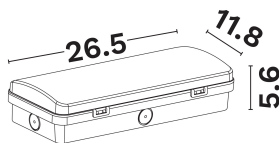

NOVA LUCE

PRODUCT DATASHEET

Version: 001

PRODUCT PHOTOGRAPH

GENERAL INFORMATION

Product Code	9080810
Product Category	Emergency
Product Family	E1102
Mounting Location	N/A
Application Environment	Outdoor

DIMENSION & WEIGHT

LxWxH (cm)	m W:118mm H:56mm
Cut out (cm)	N/A
Weight (Kgr)	N/A

TECHNICAL DRAWING

MATERIAL & COLOR

Product Color	N/A
Body Material	Pc
Cover Material	N/A

APPLICATION & MOUNTING

Ambient Working Temp.	45 C
Type of Protection	IP65
Protection Class IK	N/A
Dimmable	N/A
Type of Dimming (Optional)	N/A
Mounting type	N/A
Mounting Depth (cm)	N/A
Led Module Replaceable	N/A
Light Source	N/A
Adjustable	N/A