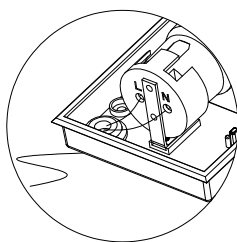

NOVA LUCE

9020932

1

Turn off the general switch

2

Untie the screws

3

Drill holes apply plastic anchors
Tie up screws & insert the bulb by rotate

4

Connect the wires

5

Put it in place & apply the screws

6

Turn on the general switch