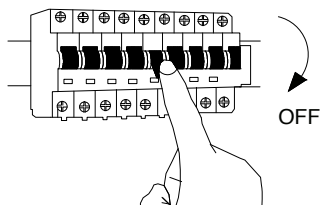

NOVA LUCE

9020932

1

Turn off the general switch

2

Untie the screws

3

Drill holes apply plastic anchors
Tie up screws & insert the bulb by rotate

4

Connect the wires

5

Put it in place & apply the screws

6

Turn on the general switch