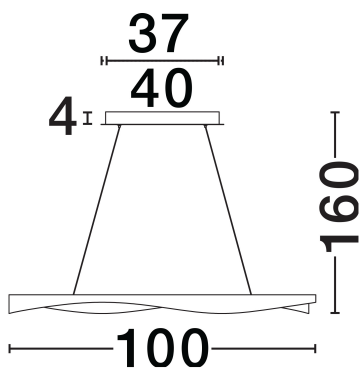

TECHNICAL DRAWING

GENERAL INFORMATION

Product Code	9186949
Collection	Indoor
Product Category	Suspension
Product Family	Radon
Mounting Location	Wall
Application Environment	Indoor
Specifications	N/A

DIMENSION & WEIGHT

LxWxH (cm)	D: 100 H: 160
Cut Out (cm)	N/A
Weight (Kgr)	1.4

MATERIAL & COLOR

Product Color	Matt Black & Gold
Body Material	Aluminium

APPLICATION & MOUNTING

Ambient Working Temp.	Max 45°C
Type of Protection	IP20
Dimmable	Yes
Type of Dimming	Triac
Mounting type	Surface
Mounting Depth (cm)	N/A
Led Module Replaceable	No
Light Source	LED

NOVA LUCE S.A

Schimatari Viotias
32009, Greece

+30 22620 58 121
+30 22620 56 743

info@novaluce.com
www.novaluce.com