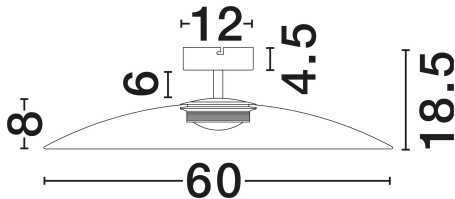

TECHNICAL DRAWING

GENERAL INFORMATION

Product Code	9620142
Collection	Indoor
Product Category	Ceiling
Product Family	Polifemo
Mounting Location	Ceiling
Application Environment	Indoor
Specifications	N/A

DIMENSION & WEIGHT

LxWxH (cm)	D: 60 H: 18.5
Cut Out (cm)	N/A
Weight (Kgr)	5

MATERIAL & COLOR

Product Color	Smokey & Sandy Black
Body Material	Glass & Metal

APPLICATION & MOUNTING

Ambient Working Temp.	Max 45°C
Type of Protection	IP20
Dimmable	No
Type of Dimming	N/A
Mounting type	Surface
Mounting Depth (cm)	N/A
Led Module Replaceable	No
Light Source	LED

NOVA LUCE S.A

Schimatari Viotias
32009, Greece

+30 22620 58 121
+30 22620 56 743

info@novaluce.com
www.novaluce.com