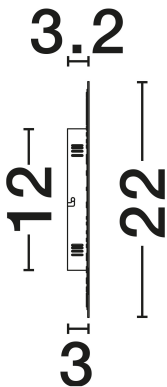

TECHNICAL DRAWING

GENERAL INFORMATION

Product Code	9248154
Collection	Indoor
Product Category	Wall
Product Family	Cyrclé
Mounting Location	Wall
Application Environment	Indoor
Specifications	N/A

DIMENSION & WEIGHT

LxWxH (cm)	D: 22 W: 3.2 H: 22
Cut Out (cm)	N/A
Weight (Kgr)	0.3

MATERIAL & COLOR

Product Color	Sandy Black
Body Material	Aluminium & Acrylic

APPLICATION & MOUNTING

Ambient Working Temp.	Max 45°C
Type of Protection	IP20
Dimmable	No
Type of Dimming	N/A
Mounting type	Surface
Mounting Depth (cm)	N/A
Led Module Replaceable	No
Light Source	LED

NOVA LUCE S.A

Schimatari Viotias
32009, Greece

+30 22620 58 121
+30 22620 56 743

info@novaluce.com
www.novaluce.com