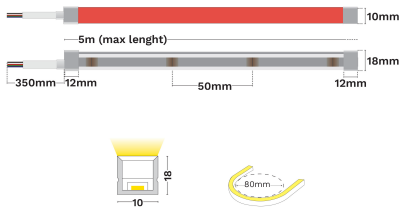

COMPATIBLE WITH

— On/Off Driver: N/A

— Triac Driver: N/A

— Dali Driver: N/A

GENERAL INFORMATION

Product Code	9540169
Product Category	Neon Flex
Product Family	Kema 10X18
Mounting Location	N/A
Application Environment	Outdoor

DIMENSION & WEIGHT

LxWxH (cm)	L:5m 10x18 mm
Cut out (cm)	N/A
Weight (Kgr)	N/A

MATERIAL & COLOR

Product Color	N/A
Body Material	Silicone
Cover Material	N/A

APPLICATION & MOUNTING

Ambient Working Temp.	45 C
Type of Protection	IP67
Protection Class IK	N/A
Dimmable	Yes
Type of Dimming (Optional)	Triac/Dali
Mounting type	N/A
Mounting Depth (cm)	N/A
Led Module Replaceable	No
Light Source	Led
Adjustable	No

NOVA LUCE S.A

Schimatari Viotias
32009, Greece

+30 22620 58 121
+30 22620 56 743

info@novaluce.com
www.novaluce.com