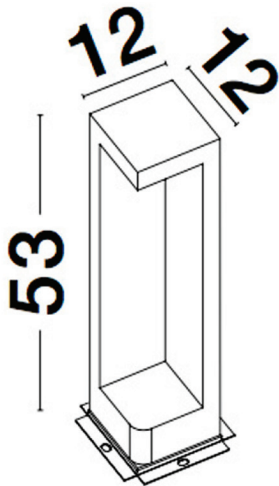

NOVA LUCE

PRODUCT DATASHEET

Version: 001

PRODUCT PHOTOGRAPH

TECHNICAL DRAWING

GENERAL INFORMATION

Product Code	9790021
Collection	Outdoor
Product Category	Floor
Product Family	Grante
Mounting Location	Floor
Application Environment	Outdoor

DIMENSION & WEIGHT

LxWxH (cm)	L: 12 W: 12 H: 53
Cut out (cm)	N/A
Weight (Kgr)	N/A

MATERIAL & COLOR

Product Color	Grey
Body Material	Sandstone Cement & Aluminium

APPLICATION & MOUNTING

Ambient Working Temp.	(-15°C) ~ (+60°C)
Type of Protection	IP65
Dimmable	No
Type of Dimming (Optional)	N/A
Mounting type	Floor
Mounting Depth (cm)	N/A
Led Module Replaceable	No
Light Source	LED