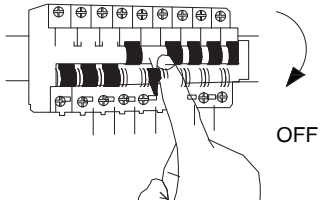

# NOVA LUCE

9202261, 9202262

1

Turn off the general switch

2

Drill holes, apply plastic anchors  
& tie up screws with a screw driver

3

Connect the wires

4

Fix it in place  
& apply side screws

5

Turn on the general switch

6