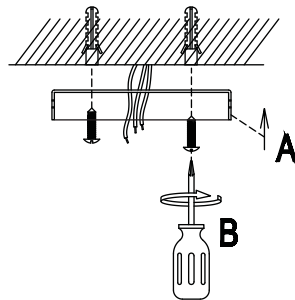

# NOVA LUCE

9202261, 9202262

1

Turn off the general switch

2

Drill holes, apply plastic anchors  
& tie up screws with a screw driver

3

Connect the wires

4

Fix it in place  
& apply side screws

5

Turn on the general switch

6