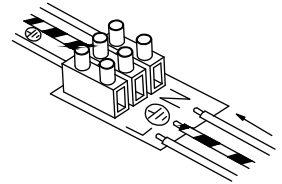

# NOVA LUCE

9202261, 9202262

1

Turn off the general switch

2

Drill holes, apply plastic anchors  
& tie up screws with a screw driver

3

Connect the wires

4

Fix it in place  
& apply side screws

5

Turn on the general switch

6