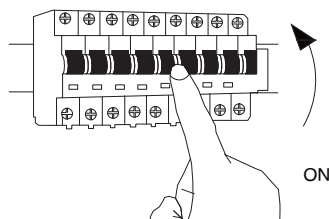

# NOVA LUCE

9202261, 9202262

1

Turn off the general switch

2

Drill holes, apply plastic anchors  
& tie up screws with a screw driver

3

Connect the wires

4

Fix it in place  
& apply side screws

5

Turn on the general switch

6