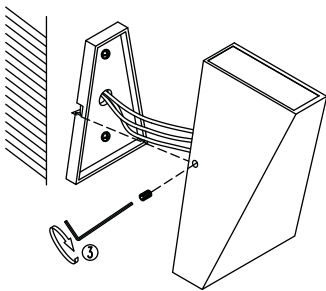

# NOVA LUCE

9202261, 9202262

1

Turn off the general switch

2

Drill holes, apply plastic anchors  
& tie up screws with a screw driver

3

Connect the wires

4

Fix it in place  
& apply side screws

5

Turn on the general switch

6