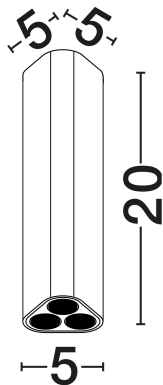

NOVA LUCE

PRODUCT DATASHEET

Version: 001

PRODUCT PHOTOGRAPH

GENERAL INFORMATION

Product Code	9695158
Collection	Indoor
Product Category	Ceiling
Product Family	Etho
Mounting Location	Ceiling
Application Environment	Indoor
Specifications	N/A

DIMENSION & WEIGHT

LxWxH (cm)	L: 5 W: 5 H: 20
Cut Out (cm)	N/A
Weight (Kgr)	0.26

MATERIAL & COLOR

Product Color	Matt Gold
Body Material	Aluminium

TECHNICAL DRAWING

APPLICATION & MOUNTING

Ambient Working Temp.	Max 45°C
Type of Protection	IP20
Dimmable	No
Type of Dimming	N/A
Mounting type	Surface
Mounting Depth (cm)	N/A
Led Module Replaceable	No
Light Source	LED

Power (Nominal)	6W
Input voltage (Nominal)	220-240V
Mains Frequency	50/60Hz

PHOTOMETRICAL DATA

Luminous Flux	454lm
Color Temperature	3000K
Light Color (Designation)	Warm White

WARRANTY

Warranty	3 Years
----------	----------------