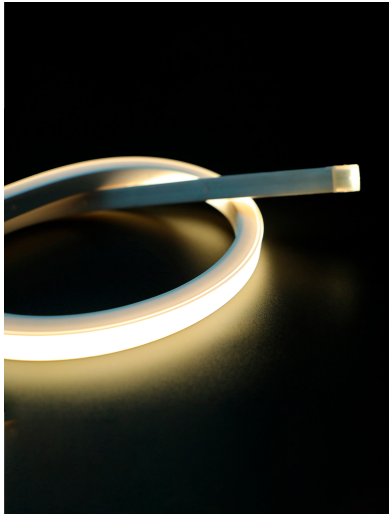

NOVA LUCE

PRODUCT DATASHEET

Version: 001

PRODUCT PHOTOGRAPH

TECHNICAL DRAWING