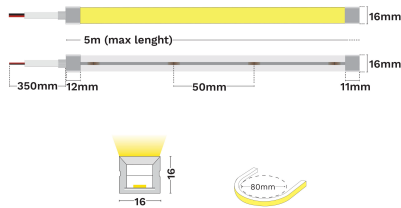

COMPATIBLE WITH

— On/Off Driver: N/A

— Triac Driver: N/A

— Dali Driver: N/A

GENERAL INFORMATION

Product Code	9540132
Product Category	Neon Flex
Product Family	Kema 16X16
Mounting Location	N/A
Application Environment	Outdoor

DIMENSION & WEIGHT

LxWxH (cm)	L:5m 16x16 mm
Cut out (cm)	N/A
Weight (Kgr)	N/A

MATERIAL & COLOR

Product Color	N/A
Body Material	Silicone
Cover Material	N/A

APPLICATION & MOUNTING

Ambient Working Temp.	45 C
Type of Protection	IP68
Protection Class IK	N/A
Dimmable	Yes
Type of Dimming (Optional)	Triac/Dali
Mounting type	N/A
Mounting Depth (cm)	N/A
Led Module Replaceable	No
Light Source	Led
Adjustable	No

NOVA LUCE S.A

Schimatari Viotias
32009, Greece

+30 22620 58 121
+30 22620 56 743

info@novaluce.com
www.novaluce.com