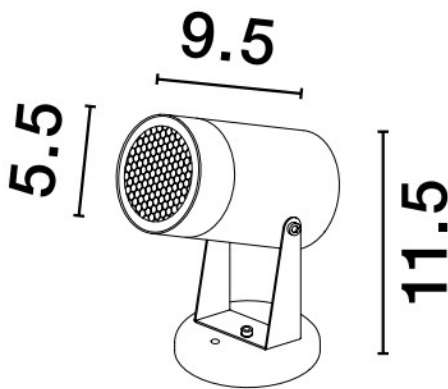

TECHNICAL DRAWING

GENERAL INFORMATION

Product Code	9136184
Collection	Outdoor
Product Category	Spotlights
Product Family	DESTRY
Mounting Location	Ground
Application Environment	Outdoor

DIMENSION & WEIGHT

LxWxH (cm)	L: 5,5 W: 9,5 H: 11,5
Cut out (cm)	N/A
Weight (Kgr)	0.4

MATERIAL & COLOR

Product Color	Black
Body Material	Aluminium & Glass Honeycomb Antiglare

APPLICATION & MOUNTING

Ambient Working Temp.	Max 40 oC
Type of Protection	IP54
Dimmable	No
Type of Dimming (Optional)	N/A
Mounting type	Surface
Mounting Depth (cm)	N/A
Led Module Replaceable	Yes
Light Source	GU10

NOVA LUCE S.A

Schimatari Viotias
32009, Greece

+30 22620 58 121
+30 22620 56 743

info@novaluce.com
www.novaluce.com