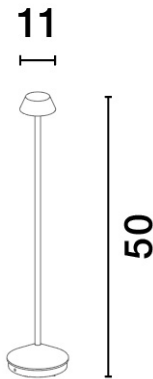

PRODUCT PHOTOGRAPH

TECHNICAL DRAWING

GENERAL INFORMATION

Product Code	9030559
Collection	Outdoor
Product Category	Floor
Product Family	Arion
Mounting Location	N/A
Application Environment	Outdoor
Specifications	

DIMENSION & WEIGHT

LxWxH (cm)	D: 11 H: 50
Cut out (cm)	N/A
Weight (Kgr)	0.395

MATERIAL & COLOR

Product Color	Rust
Body Material	Aluminium & Pc

APPLICATION & MOUNTING

Ambient Working Temp.	Max 45 oC
Type of Protection	IP65
Dimmable	No
Type of Dimming (Optional)	N/A
Mounting type	Surface
Mounting Depth (cm)	N/A
Led Module Replaceable	No
Light Source	LED

NOVA LUCE

PRODUCT DATASHEET

Version: 001

ELECTRICAL DATA

Power (Nominal)	4 W
Input voltage (Nominal)	220-240Vac
Mains Frequency	50/60Hz

PHOTOMETRICAL DATA

Luminous Flux	193 lm
Color Temperature	3000 K
Light Color (Designation)	Warm White