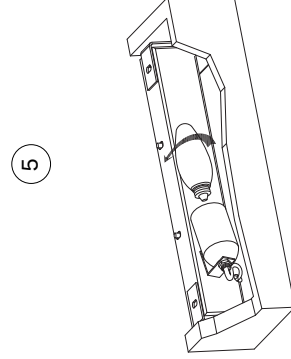

NOVA LUCE

9540407

Turn off the general switch

Drill holes & apply plastic anchors
With screws

Connect the wires

Apply the side screws

Apply the bulb in place

Turn on the general switch