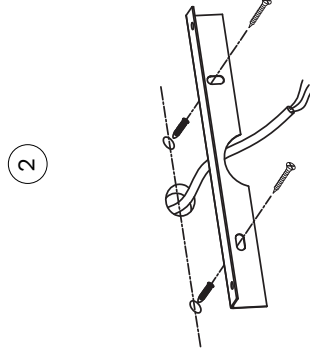

NOVA LUCE

9540407

Turn off the general switch

Drill holes & apply plastic anchors
With screws

Connect the wires

Apply the side screws

Apply the bulb in place

Turn on the general switch