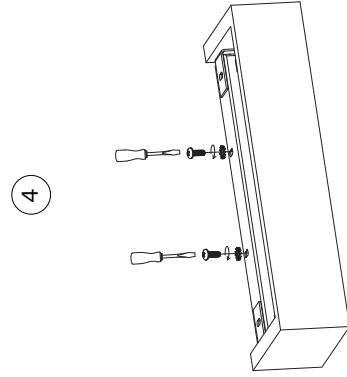

NOVA LUCE

9540407

Turn off the general switch

Drill holes & apply plastic anchors
With screws

Connect the wires

Apply the side screws

Apply the bulb in place

Turn on the general switch