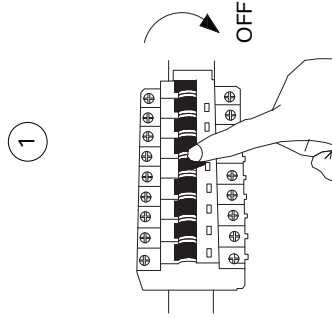

NOVA LUCE

9540407

Turn off the general switch

Drill holes & apply plastic anchors
With screws

Connect the wires

Apply the side screws

Apply the bulb in place

Turn on the general switch