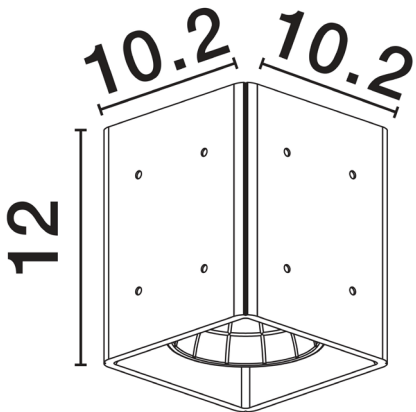

NOVA LUCE

PRODUCT DATASHEET

Version: 001

PRODUCT PHOTOGRAPH

TECHNICAL DRAWING

GENERAL INFORMATION

Product Code	9540228
Collection	Outdoor
Product Category	Ceiling
Product Family	Ritz
Mounting Location	Ceiling
Application Environment	Outdoor
Specifications	

DIMENSION & WEIGHT

LxWxH (cm)	L: 10,2 W: 10,2 H: 12
Cut out (cm)	N/A
Weight (Kgr)	1.4

MATERIAL & COLOR

Product Color	Grey
Body Material	Concrete

APPLICATION & MOUNTING

Ambient Working Temp.	(-15°C) ~ (+60°C)
Type of Protection	IP65
Dimmable	No
Type of Dimming (Optional)	N/A
Mounting type	Surface
Mounting Depth (cm)	N/A
Led Module Replaceable	Yes
Light Source	LED