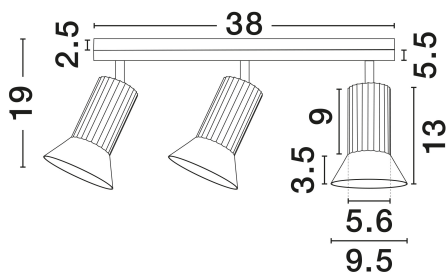

NOVA LUCE

PRODUCT DATASHEET

Version: 001

PRODUCT PHOTOGRAPH

GENERAL INFORMATION

Product Code	9011442
Collection	Indoor
Product Category	Ceiling
Product Family	Luvia
Mounting Location	Ceiling
Application Environment	Indoor
Specifications	N/A

DIMENSION & WEIGHT

LxWxH (cm)	L: 38 W: 9.5 H: 19
Cut Out (cm)	N/A
Weight (Kgr)	0.735

MATERIAL & COLOR

Product Color	Oxide Gold & Black
Body Material	Aluminium

TECHNICAL DRAWING

APPLICATION & MOUNTING

Ambient Working Temp.	Max 45°C
Type of Protection	IP20
Dimmable	Yes
Type of Dimming	N/A
Mounting type	Surface
Mounting Depth (cm)	N/A
Led Module Replaceable	Yes
Light Source	MR16/GU10

Power (Nominal)	3 x 10W
Input voltage (Nominal)	100-240V
Mains Frequency	50/60Hz

PHOTOMETRICAL DATA

Luminous Flux	N/A
Color Temperature	N/A
Light Color (Designation)	N/A

WARRANTY

Warranty	3 Years
----------	----------------