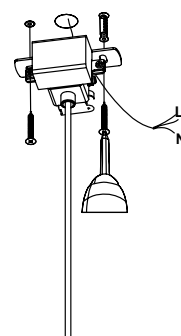

# NOVA LUCE

9060214

1

Turn off the general switch

2

Break it apart

3

Align, mark and drill holes to apply the screws

4

Connect the 3 wires

5

Fix the canopy on the ceiling

6

Turn on the general switch