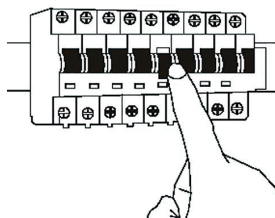

# NOVA LUCE

9060214

1

Turn off the general switch

2

Break it apart

3

Align, mark and drill holes to apply the screws

4

Connect the 3 wires

5

Fix the canopy on the ceiling

6

Turn on the general switch