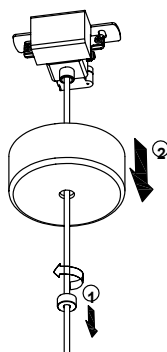

# NOVA LUCE

9060214

1

Turn off the general switch

2

Break it apart

3

Align, mark and drill holes to apply the screws

4

Connect the 3 wires

5

Fix the canopy on the ceiling

6

Turn on the general switch