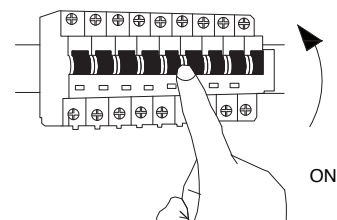

# NOVA LUCE

9060214

1

Turn off the general switch

2

Break it apart

3

Align, mark and drill holes to apply the screws

4

Connect the 3 wires

5

Fix the canopy on the ceiling

6

Turn on the general switch