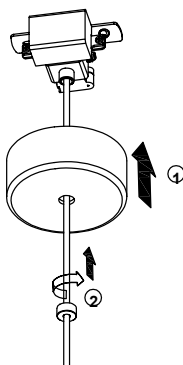

# NOVA LUCE

9060214

1

Turn off the general switch

2

Break it apart

3

Align, mark and drill holes to apply the screws

4

Connect the 3 wires

5

Fix the canopy on the ceiling

6

Turn on the general switch