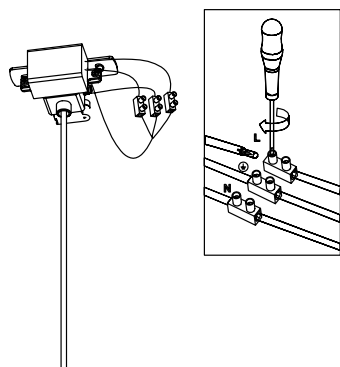

# NOVA LUCE

9060214

1

Turn off the general switch

2

Break it apart

3

Align, mark and drill holes to apply the screws

4

Connect the 3 wires

5

Fix the canopy on the ceiling

6

Turn on the general switch