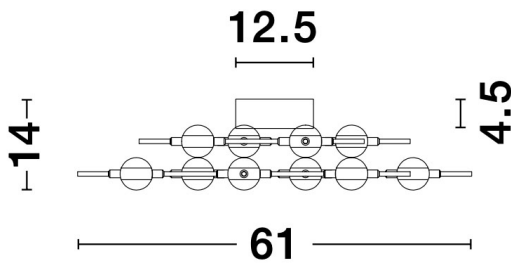

NOVA LUCE

PRODUCT DATASHEET

Version: 001

PRODUCT PHOTOGRAPH

TECHNICAL DRAWING

GENERAL INFORMATION

Product Code	9180610
Collection	Decorative
Product Category	Ceiling
Product Family	Atomo
Mounting Location	Ceiling
Application Environment	Indoor

DIMENSION & WEIGHT

LxWxH (cm)	L: 61 W: 52 H: 14
Cut out (cm)	N/A
Weight (Kgr)	1.7

MATERIAL & COLOR

Product Color	Gold
Body Material	Metal & Acrylic

APPLICATION & MOUNTING

Ambient Working Temp.	Max 45 oC
Type of Protection	IP20
Dimmable	Yes
Type of Dimming (Optional)	Triac
Mounting type	Ceiling
Mounting Depth (cm)	N/A
Led Module Replaceable	No
Light Source	LED