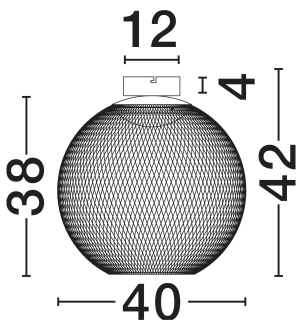

NOVA LUCE

PRODUCT DATASHEET

Version: 001

PRODUCT PHOTOGRAPH

TECHNICAL DRAWING

GENERAL INFORMATION

Product Code	9620155
Collection	Indoor
Product Category	Ceiling
Product Family	Kinetic
Mounting Location	Wall
Application Environment	Indoor
Specifications	N/A

DIMENSION & WEIGHT

LxWxH (cm)	D: 40 H: 42
Cut Out (cm)	N/A
Weight (Kgr)	2

MATERIAL & COLOR

Product Color	Matt Black
Body Material	Metal & Acrylic

APPLICATION & MOUNTING

Ambient Working Temp.	Max 45°C
Type of Protection	IP20
Dimmable	No
Type of Dimming	N/A
Mounting type	Surface
Mounting Depth (cm)	N/A
Led Module Replaceable	No
Light Source	LED

Power (Nominal)	19W
Input voltage (Nominal)	220-240V
Mains Frequency	50/60Hz

PHOTOMETRICAL DATA

Luminous Flux	593lm
Color Temperature	3000K
Light Color (Designation)	Warm White

WARRANTY

Warranty	3 Years
----------	----------------