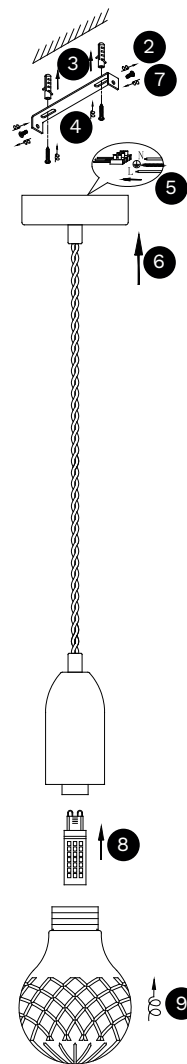

NOVA LUCE

9536412 9536417

Turn off the general switch

Turn on the general switch

1. Turn off general switch
2. Untight the side screws
3. Drill holes apply plastic anchors
4. Apply screws
5. Connect the wires
6. Put it in place
7. Apply side screws
8. Apply the bulb
9. Apply the glass
10. Turn on the general switch