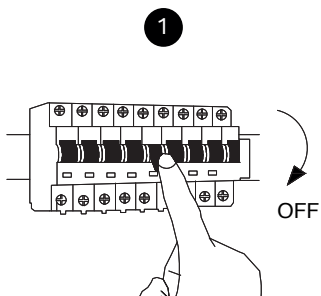

NOVA LUCE

9536412 9536417

Turn off the general switch

Turn on the general switch

1. Turn off general switch
2. Untight the side screws
3. Drill holes apply plastic anchors
4. Apply screws
5. Connect the wires
6. Put it in place
7. Apply side screws
8. Apply the bulb
9. Apply the glass
10. Turn on the general switch