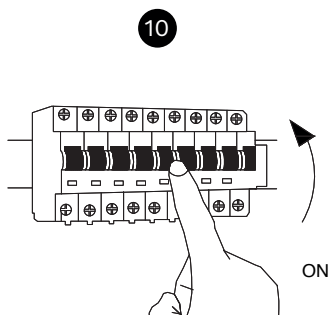

NOVA LUCE

9536412 9536417

Turn off the general switch

Turn on the general switch

1. Turn off general switch
2. Untight the side screws
3. Drill holes apply plastic anchors
4. Apply screws
5. Connect the wires
6. Put it in place
7. Apply side screws
8. Apply the bulb
9. Apply the glass
10. Turn on the general switch