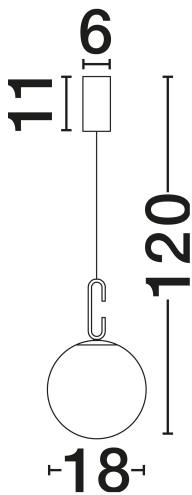

NOVA LUCE

PRODUCT DATASHEET

Version: 001

PRODUCT PHOTOGRAPH

TECHNICAL DRAWING

GENERAL INFORMATION

Product Code	9695224
Collection	Indoor
Product Category	Suspension
Product Family	Hook
Mounting Location	Ceiling
Application Environment	Indoor
Specifications	N/A

DIMENSION & WEIGHT

LxWxH (cm)	D: 18 H: 120
Cut Out (cm)	N/A
Weight (Kgr)	0.8

MATERIAL & COLOR

Product Color	Opal & Satin Gold
Body Material	Glass & Metal

APPLICATION & MOUNTING

Ambient Working Temp.	Max 45°C
Type of Protection	IP20
Dimmable	No
Type of Dimming	N/A
Mounting type	Surface
Mounting Depth (cm)	N/A
Led Module Replaceable	No
Light Source	LED

Power (Nominal)	11W
Input voltage (Nominal)	220-240V
Mains Frequency	50/60Hz

PHOTOMETRICAL DATA

Luminous Flux	1061lm
Color Temperature	3000K
Light Color (Designation)	Warm White

WARRANTY

Warranty	3 Years
----------	----------------