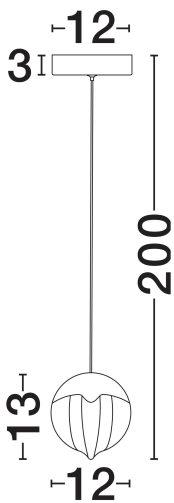

NOVA LUCE

PRODUCT DATASHEET

Version: 001

PRODUCT PHOTOGRAPH

TECHNICAL DRAWING

GENERAL INFORMATION

Product Code	9124122
Collection	Indoor
Product Category	Suspension
Product Family	Alicia
Mounting Location	Wall
Application Environment	Indoor
Specifications	N/A

DIMENSION & WEIGHT

LxWxH (cm)	D: 12 H: 200
Cut Out (cm)	N/A
Weight (Kgr)	1.2

MATERIAL & COLOR

Product Color	Gold
Body Material	Aluminium & Glass

APPLICATION & MOUNTING

Ambient Working Temp.	Max 45°C
Type of Protection	IP20
Dimmable	Yes
Type of Dimming	Triac
Mounting type	Surface
Mounting Depth (cm)	N/A
Led Module Replaceable	No
Light Source	LED

Power (Nominal)	5W
Input voltage (Nominal)	220-240V
Mains Frequency	50/60Hz

PHOTOMETRICAL DATA

Luminous Flux	315lm
Color Temperature	3000K
Light Color (Designation)	Warm White

WARRANTY

Warranty	3 Years
----------	----------------