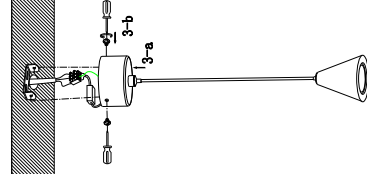

NOVA LUCE

9695114

1

Turn off the general switch

2

Apply plastic anchors
& tie up screws, connect wires

3

Connect wires
& apply the luminaire
by tying up side screws