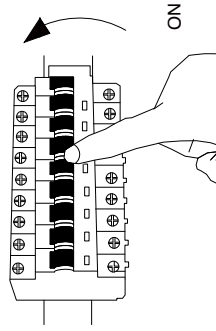

NOVA LUCE

9695114

1

Turn off the general switch

2

Apply plastic anchors
& tie up screws, connect wires

3

Connect wires
& apply the luminaire
by tying up side screws

4

Turn on the general switch