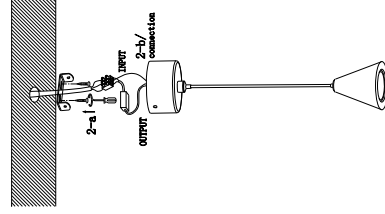

NOVA LUCE

9695114

1

Turn off the general switch

2

Apply plastic anchors
& tie up screws, connect wires

3

Connect wires
& apply the luminaire
by tying up side screws