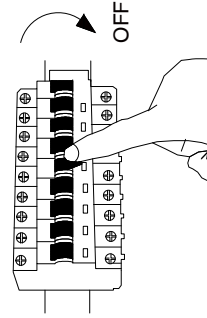

NOVA LUCE

9695114

1

Turn off the general switch

2

Apply plastic anchors
& tie up screws, connect wires

3

Connect wires
& apply the luminaire
by tying up side screws

4

Turn on the general switch