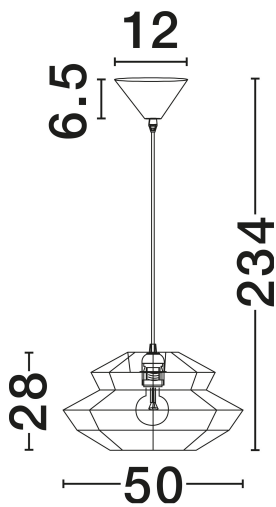

TECHNICAL DRAWING

GENERAL INFORMATION

Product Code	9586647
Collection	Indoor
Product Category	Suspension
Product Family	Nua
Mounting Location	Ceiling
Application Environment	Indoor
Specifications	N/A

DIMENSION & WEIGHT

LxWxH (cm)	D: 50 H: 234
Cut Out (cm)	N/A
Weight (Kgr)	1.1

MATERIAL & COLOR

Product Color	Green & Sandy Black
Body Material	Rope & Steel

APPLICATION & MOUNTING

Ambient Working Temp.	Max 45°C
Type of Protection	IP20
Dimmable	Yes
Type of Dimming	N/A
Mounting type	Surface
Mounting Depth (cm)	N/A
Led Module Replaceable	Yes
Light Source	E27

NOVA LUCE S.A

Schimatari Viotias
32009, Greece

+30 22620 58 121
+30 22620 56 743

info@novaluce.com
www.novaluce.com