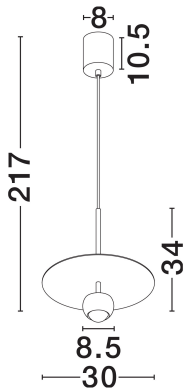

NOVA LUCE

PRODUCT DATASHEET

Version: 001

PRODUCT PHOTOGRAPH

TECHNICAL DRAWING

GENERAL INFORMATION

Product Code	9870044
Collection	Indoor
Product Category	Suspension
Product Family	Edem
Mounting Location	Wall
Application Environment	Indoor
Specifications	N/A

DIMENSION & WEIGHT

LxWxH (cm)	D: 30 H: 217
Cut Out (cm)	N/A
Weight (Kgr)	1.15

MATERIAL & COLOR

Product Color	Sandy White
Body Material	Aluminium & Steel

APPLICATION & MOUNTING

Ambient Working Temp.	Max 45°C
Type of Protection	IP20
Dimmable	No
Type of Dimming	N/A
Mounting type	Surface
Mounting Depth (cm)	N/A
Led Module Replaceable	No
Light Source	LED

Power (Nominal)	8W
Input voltage (Nominal)	220-240V
Mains Frequency	50/60Hz

PHOTOMETRICAL DATA

Luminous Flux	590lm
Color Temperature	3000K
Light Color (Designation)	Warm White

WARRANTY

Warranty	3 Years
----------	----------------