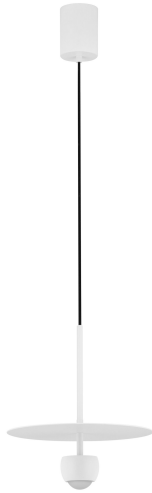

NOVA LUCE

PRODUCT DATASHEET

Version: 001

PRODUCT PHOTOGRAPH

TECHNICAL DRAWING

GENERAL INFORMATION

Product Code	9870044
Collection	Indoor
Product Category	Suspension
Product Family	Edem
Mounting Location	Wall
Application Environment	Indoor
Specifications	N/A

DIMENSION & WEIGHT

LxWxH (cm)	D: 30 H: 217
Cut Out (cm)	N/A
Weight (Kgr)	1.15

MATERIAL & COLOR

Product Color	Sandy White
Body Material	Aluminium & Steel

APPLICATION & MOUNTING

Ambient Working Temp.	Max 45°C
Type of Protection	IP20
Dimmable	No
Type of Dimming	N/A
Mounting type	Surface
Mounting Depth (cm)	N/A
Led Module Replaceable	No
Light Source	LED