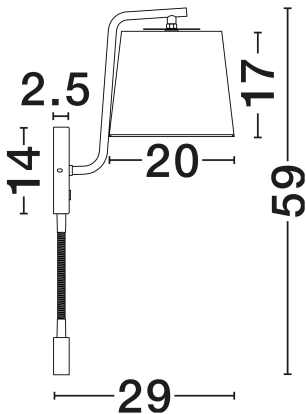

NOVA LUCE

PRODUCT DATASHEET

Version: 001

PRODUCT PHOTOGRAPH

TECHNICAL DRAWING

GENERAL INFORMATION

Product Code	9129330
Collection	Indoor
Product Category	Wall
Product Family	Sage
Mounting Location	Wall
Application Environment	Indoor
Specifications	N/A

DIMENSION & WEIGHT

LxWxH (cm)	D: 20 W: 29 H: 59
Cut Out (cm)	N/A
Weight (Kgr)	0.8

MATERIAL & COLOR

Product Color	Black
Body Material	Alumium & Fabric

APPLICATION & MOUNTING

Ambient Working Temp.	Max 45°C
Type of Protection	IP20
Dimmable	No
Type of Dimming	N/A
Mounting type	Surface
Mounting Depth (cm)	N/A
Led Module Replaceable	Yes
Light Source	E27

Power (Nominal)	3W & 1x12W
Input voltage (Nominal)	100-240V
Mains Frequency	50/60Hz

PHOTOMETRICAL DATA

Luminous Flux	190lm
Color Temperature	3500K
Light Color (Designation)	Warm White

WARRANTY

Warranty	3 Years
----------	----------------