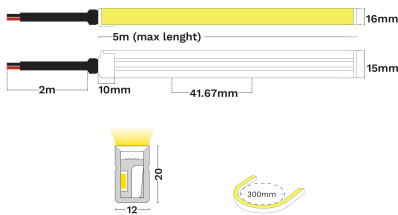

COMPATIBLE WITH

— On/Off Driver: N/A

— Triac Driver: N/A

— Dali Driver: N/A

GENERAL INFORMATION

Product Code	9540044
Product Category	Neon Flex
Product Family	Gomu 12X20
Mounting Location	N/A
Application Environment	Outdoor

DIMENSION & WEIGHT

LxWxH (cm)	L:5m 12x20 mm
Cut out (cm)	N/A
Weight (Kgr)	N/A

MATERIAL & COLOR

Product Color	N/A
Body Material	Silicone
Cover Material	N/A

APPLICATION & MOUNTING

Ambient Working Temp.	45 C
Type of Protection	IP68
Protection Class IK	IK08
Dimmable	Yes
Type of Dimming (Optional)	Triac/Dali
Mounting type	N/A
Mounting Depth (cm)	N/A
Led Module Replaceable	No
Light Source	Led
Adjustable	No

NOVA LUCE S.A

Schimatari Viotias
32009, Greece

+30 22620 58 121
+30 22620 56 743

info@novaluce.com
www.novaluce.com